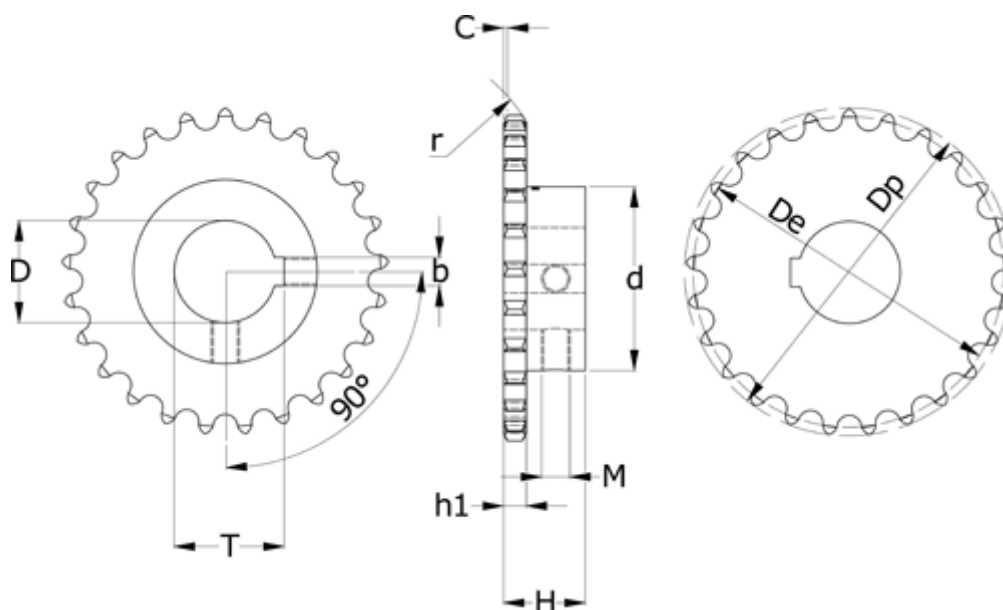

Article number: 616011008024048  
 Description: Sprocket 16 B-1 Z=24 simplex  
 bore 48H7 with keyway

## Measures

|             |                      |
|-------------|----------------------|
| b = 14      | M = M12              |
| C = 2.5     | Number of teeth = 24 |
| d = 110     | Pitch = 25.4         |
| D = 48      | r = 26               |
| De = 194.59 | t = 51.8             |
| Dp = 205.5  |                      |
| H = 50      |                      |
| h1 = 16.2   |                      |